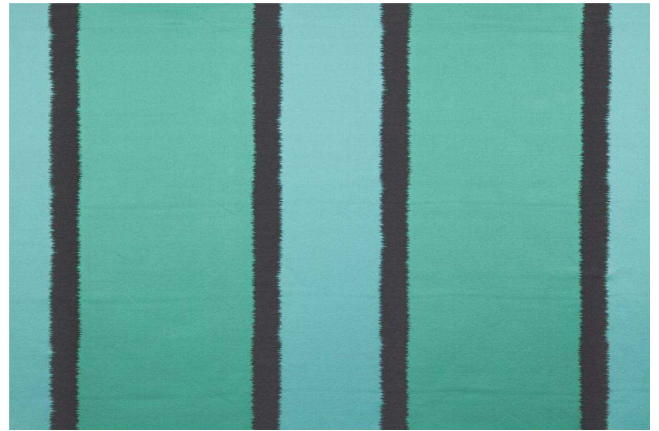

## J2378 - KURT | 003 - Verde-ch-v.sc

ARTICLE	J2378 - KURT
COLOR	003 - Verde-ch-v.sc
TYPE	jacquard
PATTERN	Stripes
COMPOSITION	38% silk, 29% cotton, 23
WIDTH	143 cm / 56 inch
WEIGHT	523 gr / 18 oz
REPEAT	72 cm / 28 inch
USED FOR	upholstery curtain
CARE	
COLLECTION	ROCK' N ' ROLL

KURT is a striped jacquard where alternating bands of silk combined with linen create a chine' effect.

### COLORS

001-Grigio-bianco

002-Oro-cedro-mar