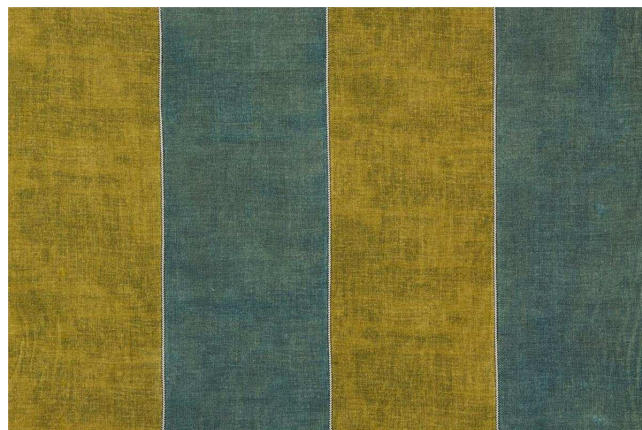

AKA744 - ASINARA | 002 - Foglia-foresta

ARTICLE	AKA744 - ASINARA
COLOR	002 - Foglia-foresta
TYPE	velvets
PATTERN	Stripes
COMPOSITION	100% cotton
WIDTH	126 cm / 49 inch
WEIGHT	600 gr / 21 oz
REPEAT	63 cm / 24 inch
USED FOR	upholstery
CARE	
COLLECTION	DISCONTINUED

ASINARA is a striped version of our BOSFORO velvet. Created by manually joining different colours and applying a narrow decorative braided trim. Ideal for padding.

COLORS

001-Alga-sabbia

003-Fango-ottanio