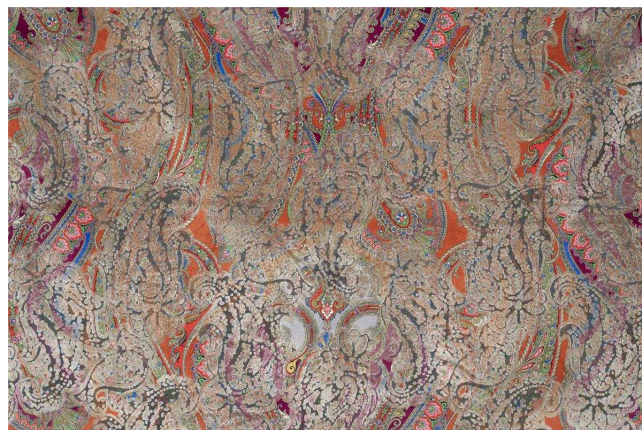

## AK1709 - BALAM | 001 - Multicolor

ARTICLE	AK1709 - BALAM
COLOR	001 - Multicolor
TYPE	printed
PATTERN	Paisley
COMPOSITION	58% polyester, 42% visc
WIDTH	139 cm / 54 inch
WEIGHT	608 gr / 21 oz
REPEAT	
USED FOR	upholstery curtain
CARE	
COLLECTION	MAESTRA

BALAM: the fabric has an innovative design, technique and colours, combining jacquard velvet with printing. Ideal for upholstery.

### COLORS

002-Verde

003-Bordeaux