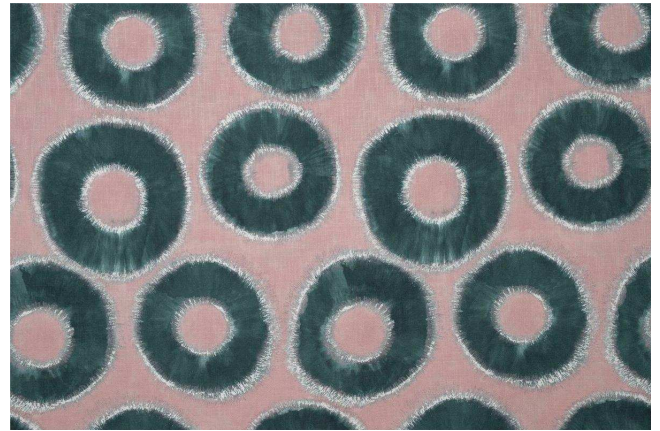

AK1635 - ANCORA | 001 - Cipria

ARTICLE	AK1635 - ANCORA
COLOR	001 - Cipria
TYPE	outdoor
PATTERN	Abstract
COMPOSITION	100% polyester
WIDTH	140 cm / 55 inch
WEIGHT	855 gr / 30 oz
REPEAT	95 cm / 37 inch 140 cm / 55 inch
USED FOR	upholstery curtain
CARE	    
COLLECTION	MAESTRA

ANCORA: sophisticated outdoor print. The special finishing makes this fabric also suitable for indoor use.

COLORS

002-Cotto

003-Nero